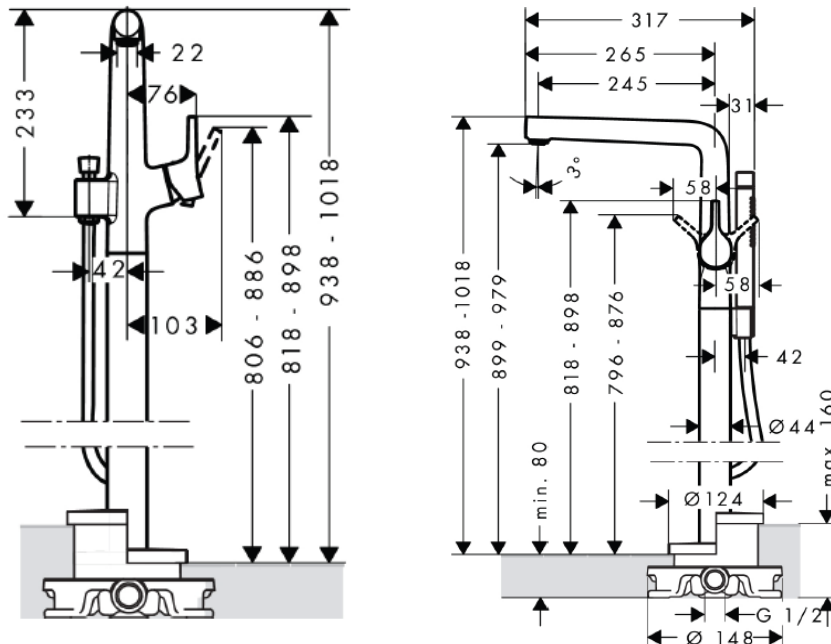

SPECIFICATION SHEET - fittings

BRAND:	hangrohe	Product Photo:
ORIGIN:	Germany	
SERIES:	Talis S	
PRODUCT DESCRIPTION:	Floor-mounted single lever bath / shower mixer with handshower set • Flow rate: 22 l./min. at 3 bar • Flow pressure; 1~5 bar (15~70 psi)	
MODEL No.	72412 000	
FINISH/COLOUR:	Chrome-plated	
DIMENSIONS:	245mm spout projection	
OPTIONAL MATCHING PARTS:	10452180 concealed part for floor mounted bath/shower mixer	

Technical Informations: Suitable for continous flow water heater

REMINDER:	Pipe flushing must be done before faucets are installed. Failure to do so voids the warranty.
	Do not use cleaners containing abrasive cleansers, ammonia, bleach, acids, waxes, alcohol, solvents or other products not recommended for chrome.
	All information is for reference only, installation shall always be based on the actual product delivered.